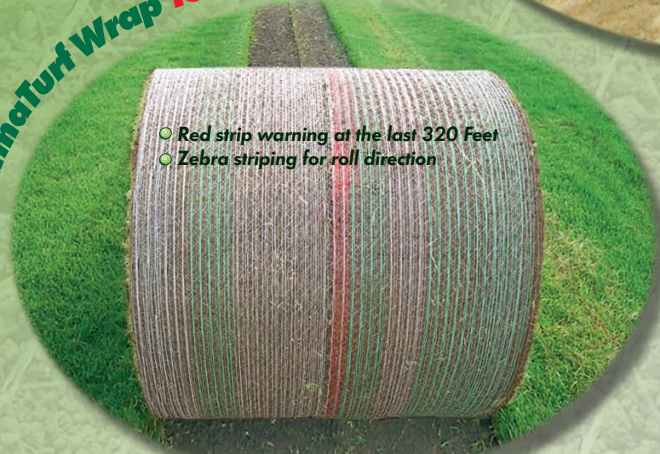

TamaNet for Turf

For product specifications
and other details, please call
1 (800) 441-8262

TamaTurf Wrap Reinforcement Netting

TamaTurf Wrap for Big Rolls

- Red strip warning at the last 320 Feet
- Zebra striping for roll direction

TAMANET
(U.S.A.) INC.

16541 Gothard St. #112
Huntington Beach, CA 92647
Tel (714) 698-0990
Fax (714) 842-5600
www.tamanetusa.com

TAMANET
(U.S.A.) INC.

TamaTurf Wrap for Big Rolls

- Easy to use
- No staples required
- Stronger
- Smaller roll diameter
- Fits most harvesters
- Available in most sizes
- Red Mark for Roll End
- Zebra Striping for Roll Direction

- Extra length in every roll = Fewer roll changes

- Eliminates the use of staples

TamaTurf Reinforcement Netting

- Strong and flexible
- More resistance to tenting
- Works on every net installer
- Easy to handle
- Full 17'4" width
- Forklift portable
- No-bend 6" metal core
- Brown color blends with the roots and soil